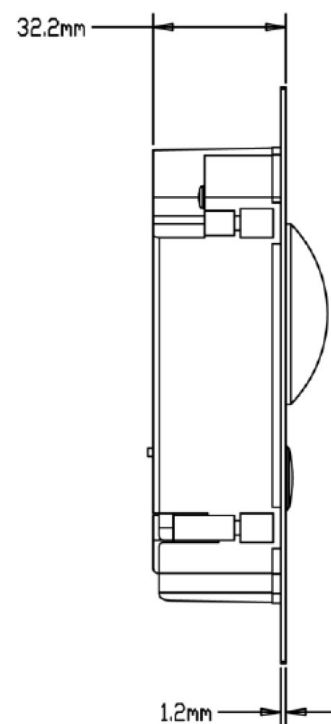

Specifications

Mode		DH-VTO2000A
System	Main Processor	Embedded micro processor
	Operation System	Embedded LINUX OS
Video	Video Compression Standard	H.264
	Input/Approaching Induction	1.3MP CMOS HD camera
	Night Vision	Support
Audio	Audio Input	Omnidirectional Mic
	Audio Output	Built-in speaker
	Bidirectional Talk	Support dual-way bidirectional talk
Operation	Input	Single key input

TAG-VT12000 Outdoor

Mode	Door Lock Status Check	Support (optional)
Network	Ethernet	10M/100Mbps Self-adaptive
	Network Protocol	TCP/IP
General	Power	DC 10~15V
	Power Consumption	Standby ≤1W, work ≤10W
	Working Environments	- 30℃ ~ +70℃
	Relative Humidity	10% ~ 90%RH
	Dimensions	129.9mm×32.2mm×140mm
	Weight	0.8Kg;

Dimensions

Taylor Ahauser Gefahrensysteme
 Scharfland 58
 48683 Ahaus
 Tel.: 0800 9 55 77 88
 Fax: 0800 9 55 77 88 9
 E-Mail: sicher@taylor.ag
 Web. www.taylor.ag

7-inch Color Indoor Monitor

Features

- Displayer: Color 7-inch TFT LCD, Capacitive touch screen resolution 800×480
- Support 6 channels wire alarm input
- Call among households
- 1 channel 10/100Mbps self-adaptive Ethernet
- Support outdoor station and IPC monitor
- Support leave audio and video message
- Support Dahua POE power supply
- Support SD card pluggable
- Surface mounted

Dimensions