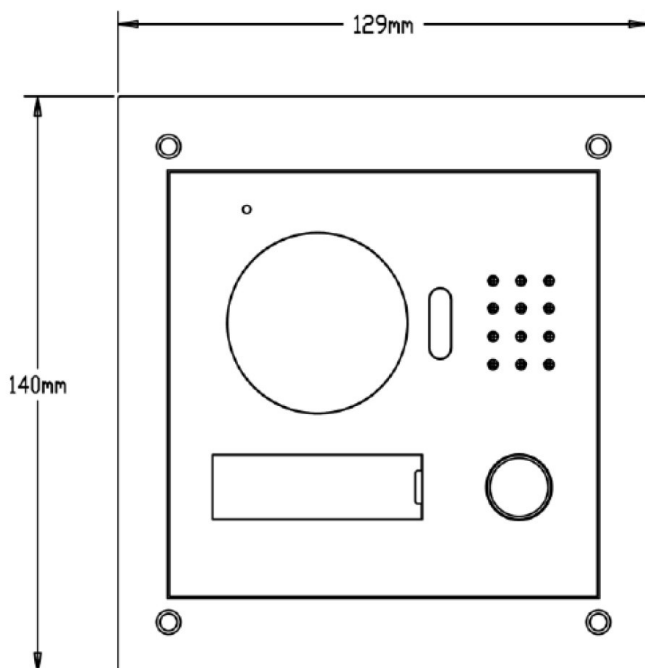

Specifications

Mode		DH-VTO2000A
System	Main Processor	Embedded micro processor
	Operation System	Embedded LINUX OS
Video	Video Compression Standard	H.264
	Input/Approaching Induction	1.3MP CMOS HD camera
	Night Vision	Support
Audio	Audio Input	Omnidirectional Mic
	Audio Output	Built-in speaker
	Bidirectional Talk	Support dual-way bidirectional talk
Operation	Input	Single key input

TAG-VT12000 Outdoor

Mode	Door Lock Status Check	Support (optional)
Network	Ethernet	10M/100Mbps Self-adaptive
	Network Protocol	TCP/IP
General	Power	DC 10~15V
	Power Consumption	Standby ≤1W, work ≤10W
	Working Environments	- 30℃ ~ +70℃
	Relative Humidity	10% ~ 90%RH
	Dimensions	129.9mm×32.2mm×140mm
	Weight	0.8Kg;

Dimensions

Taylor Ahauser Gefahrensysteme
 Scharfland 58
 48683 Ahaus
 Tel.: 0800 9 55 77 88
 Fax: 0800 9 55 77 88 9
 E-Mail: sicher@taylor.ag
 Web. www.taylor.ag

7-inch Color Indoor Monitor

Features

- Displayer: Color 7-inch TFT LCD, Capacitive touch screen resolution 800×480
- Support 6 channels wire alarm input
- Call among households
- 1 channel 10/100Mbps self-adaptive Ethernet
- Support outdoor station and IPC monitor
- Support leave audio and video message
- Support Dahua POE power supply
- Support SD card pluggable
- Surface mounted

Dimensions